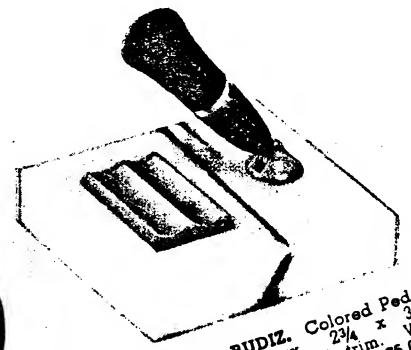

F403 ABIKM. Black Glass. 3 1/4 inches dia. Gold trim. With No. 3 Pen $5.00.

F263 BUDIZ. Colored Pedrara Onyx. 2 3/4 x 3 1/4 inches. Gold trim. With No. 3 Brown Pen $5.00.